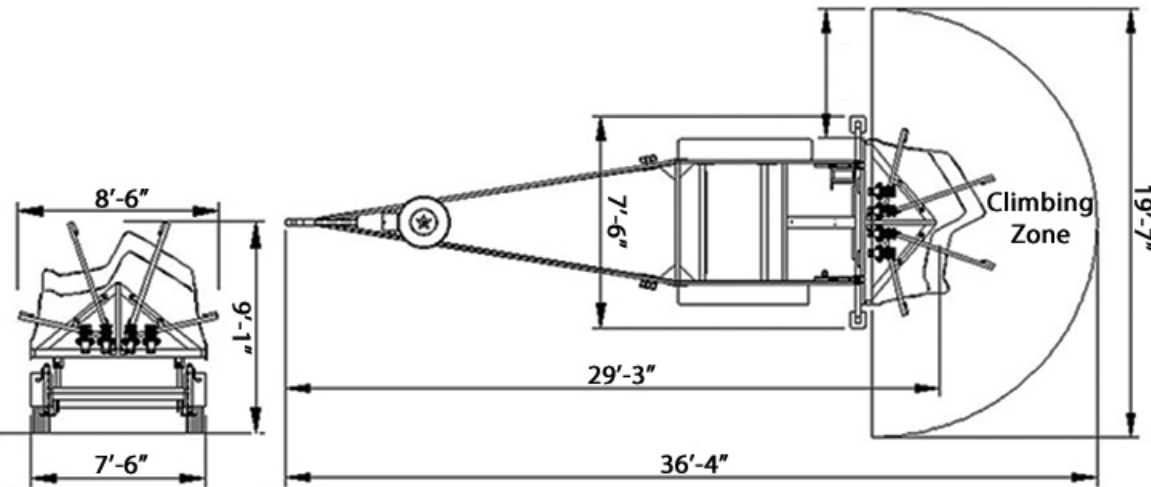

SPECTRUM SPORTS INTL

24' DROP-A-ROCK MOBILE 4-CLIMBER

- Specs:**
 4-Climber
 24ft (7.3m)
 Weights: 4800 lb (2177 kg)
 35mph wind rating
 4 Auto-Belay Safety Systems™
 2-5/16" ball coupler hitch
 7-prong electrical plug
 15in or 16in wheels
 Dual-torsion, braking axles
 12v Hydraulic lift setup
 International trailers available

SPECTRUM SPORTS INTL

28'H DROP-A-ROCK MOBILE 4-CLIMBER

Specs:

- 4-Climber
- Operating Dimensions: 28'6"H x 9'7"W x 33'10"L
- Travel/Storage Dimensions: 9'1"H x 8'6"W x 32'10"L
- Weights: 5200 lb
- 35mph wind rating
- 4 Auto-Belay Safety Systems™
- 2-5/16" ball coupler hitch
- 7-prong electrical plug
- 15in wheels
- Dual-torsion, braking axles
- 12v Hydraulic lift setup

SPECTRUM SPORTS INTL

32' DROP-A-ROCK MOBILE 4-CLIMBER

Specs:

- 4-Climber
- 32ft (9.75m)
- Weights: 6,800 lb (3,085 kg)
- 35mph wind rating
- 4 Auto-Belay Safety Systems™
- 2-5/16" ball coupler hitch
- 7-prong electrical plug
- 16in wheels
- Dual-torsion, braking axles
- 12v Hydraulic lift setup
- International trailers available