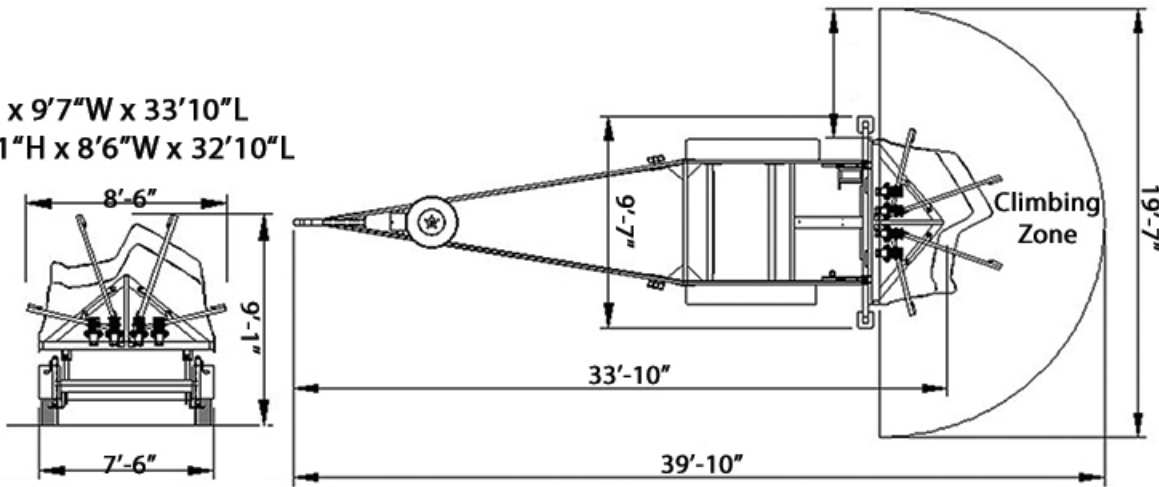

SPECTRUM SPORTS INTL

24' DROP-A-ROCK MOBILE 4-CLIMBER

- Specs:**
 4-Climber
 24ft (7.3m)
 Weights: 4800 lb (2177 kg)
 35mph wind rating
 4 Auto-Belay Safety Systems™
 2-5/16" ball coupler hitch
 7-prong electrical plug
 15in or 16in wheels
 Dual-torsion, braking axles
 12v Hydraulic lift setup
 International trailers available

SPECTRUM SPORTS INTL

28'H DROP-A-ROCK MOBILE 4-CLIMBER

Specs:

- 4-Climber
- Operating Dimensions: 28'6"H x 9'7"W x 33'10"L
- Travel/Storage Dimensions: 9'1"H x 8'6"W x 32'10"L
- Weights: 5200 lb
- 35mph wind rating
- 4 Auto-Belay Safety Systems™
- 2-5/16" ball coupler hitch
- 7-prong electrical plug
- 15in wheels
- Dual-torsion, braking axles
- 12v Hydraulic lift setup

SPECTRUM SPORTS INTL

32' DROP-A-ROCK MOBILE 4-CLIMBER

Specs:

- 4-Climber
- 32ft (9.75m)
- Weights: 6,800 lb (3,085 kg)
- 35mph wind rating
- 4 Auto-Belay Safety Systems™
- 2-5/16" ball coupler hitch
- 7-prong electrical plug
- 16in wheels
- Dual-torsion, braking axles
- 12v Hydraulic lift setup
- International trailers available