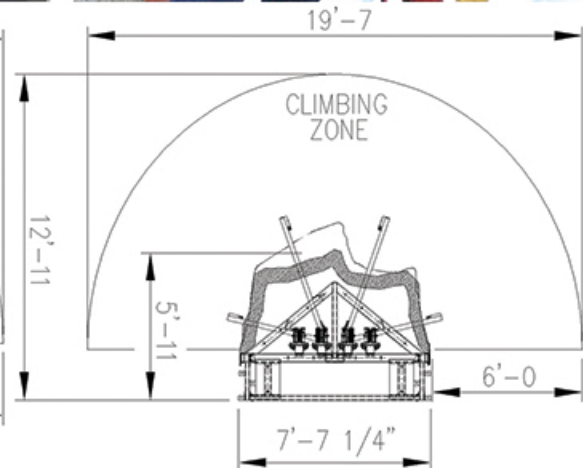

SPECTRUM SPORTS INTL

DROP-A-ROCK 4-CLIMBER TOWER

- Specs:**
 4-Climber
 Heights FT: 24ft, 28ft, 32ft
 Heights M: 7.3m, 8.5m, 9.75m
 Auto-Belay Safety System™
 80 mph wind rating
 110 mph upgrade available
 Fiberglass construction
 Powder-coat steel frame
 Ships prefabricated
 Free-standing design

Outdoor Footprint

Indoor Footprint