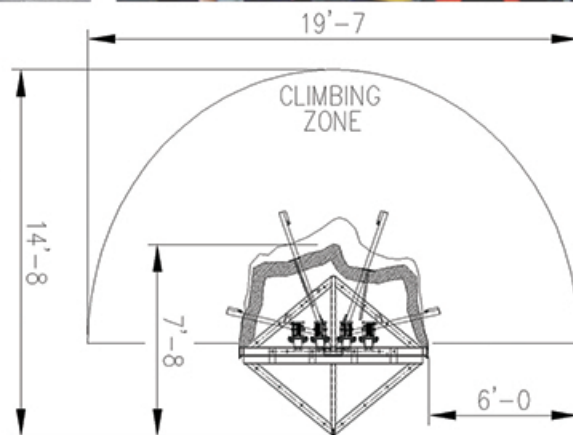

SPECTRUM SPORTS INTL

DROP-A-ROCK 4-CLIMBER TOWER

- Specs:**
 4-Climber
 Heights FT: 24ft, 28ft, 32ft
 Heights M: 7.3m, 8.5m, 9.75m
 Auto-Belay Safety System™
 80 mph wind rating
 110 mph upgrade available
 Fiberglass construction
 Powder-coat steel frame
 Ships prefabricated
 Free-standing design

Outdoor Footprint

Indoor Footprint