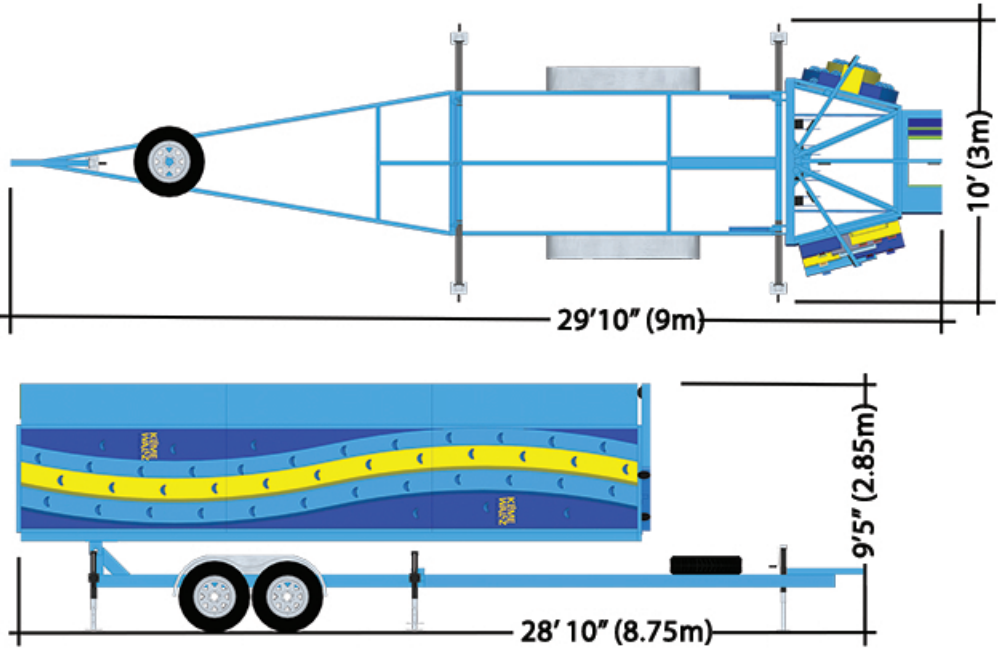

SPECTRUM SPORTS INTL

KLIME WALLZ - MOBILE EDITION

- SPECS:**
- 3-Climber
 - 24' (7.3m) Tall
 - 5900 lbs (2676 kg)
 - Auto-Belay Systems
 - Dual-Axle Trailer
 - Hydraulic Lift Setup
 - Powder Coat Steel
 - Aluminum Fenders
 - 2-5/16" Coupler
 - 7-Pin Round Plug

Zipper	Barrels of Fun	Pillars	All Boxed Up	Horizontal Waves	Skyscrapers	Vertical Waves	Waterworks	Giant's Ladder	Rock Panels	Graphix Wall	Ropes Course Wall	Leap of Faith	Coconut Climb