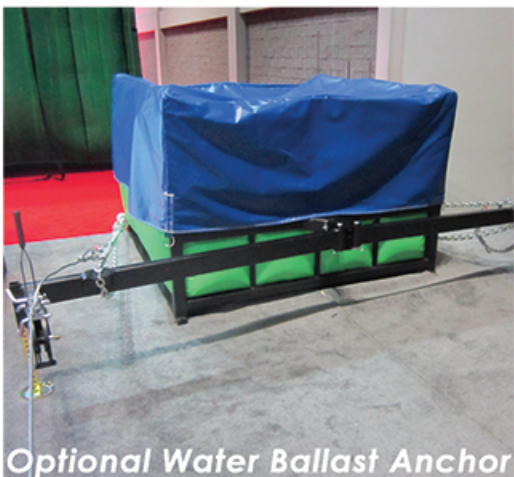

### MOBILE ZIP LINE

**Specs:**

- 2 Lines
- "Best New Product" IAAPA
- Tower Footprint: 28'H x 31'L x 14'W
- Overall Footprint: 20'W x 174'L + anchor
- Tow Dimensions: 34'-6"L x 7'-6"W x 12'H
- Ride Distance: 90'-100'
- 35mph wind rating
- Auto-Retract™ brake & gear return
- 7000 lb (3175 kg) total weight
- 2-5/16" ball coupler hitch
- 16" wheels
- Electric trailer brake
- 12v Hydraulic lift setup