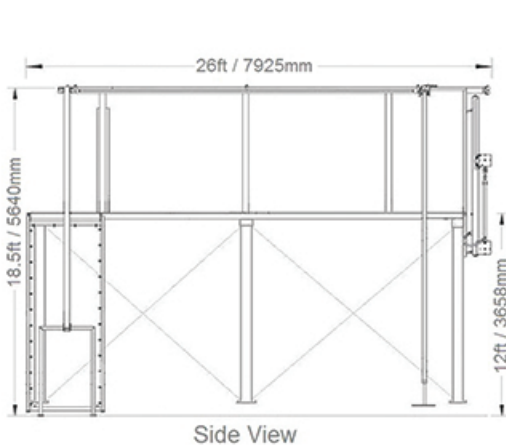

SPECTRUM SPORTS INTL ROPE-A-PHOBIA

Specs:

- 7-Players
- 8 Challenge course elements
- Elevated platform area 25'L x 10'W
- Overhead safety track system
- Full-body harnesses
- Rider / tether height chart